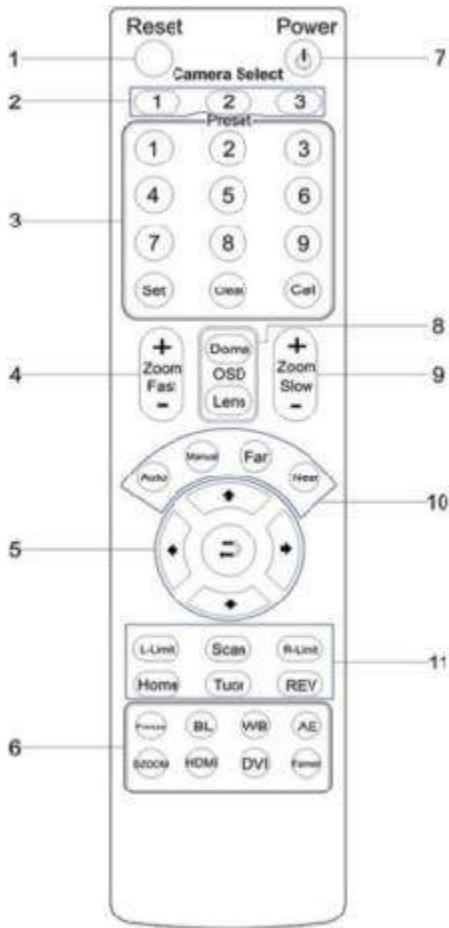

Rear Board Connectors

Video Interface	USB 3.0
Controller Signal Interface	Mini DIN-8 (VISCA IN/OUT, PELCO-D IN/OUT)
Controller Signal Config.	Dip-Switch Pin 6/TTL Signal
Baud Rate	9600 bps
Power Supply Interface	DC 12V 2A

IR Remote Control Functionality

- Reset**
Restarts the camera and restores it to Factory Default settings. (Note: Will delete all saved settings and presets.)
- Camera Selection**
Select which Camera to control via IR: 1, 2 or 3
- Preset Positions**
1-9: Preset Positions
Set: Set a Preset Position
Clear: Clear a Preset Position
Call: Call a Preset Position
Note: If you want to set (or call) the first preset position to 1, you simply press number key "1", then press "Set" or "Call" to set (call) the position.
- Fast Zoom In/Out Control Zone**
+: Zoom In quickly
-: Zoom Out quickly
- Pan/Tilt Controller**
 - ↑ Tilt Up
 - ↓ Tilt Down
 - ← Pan Left
 - Pan Right
 - ↻ Auto Pan (through Full pan range)
- Additional Function Zone**
Model Dependent Functions
Not applicable to this model
- Power Supply Switch**
Switch for turning camera on/off (i.e. Working mode vs. Stand-By mode)
- OSD Menu Zone**
Model Dependent Functions
Not applicable to this model
- Slow Zoom In/Out Control Zone**
+: Zoom In slowly
-: Zoom Out slowly
- Focus Control Zone**
Auto: Turn on Auto Focus
Manual: Turn on Manual Focus
Far: Set focus at a farther distance (requires Manual Focus)
Near: Set focus at a nearer distance (requires Manual Focus)
- Pan/Tilt Function Zone**
Home: Go to camera's Home position
Rev: Enable image flip for ceiling mounting
L-Limit: Sets left limit for Scan feature
R-Limit: Sets right limit for Scan feature
Scan: Auto pan to L&R limits
Tour: Auto tour of all saved presets