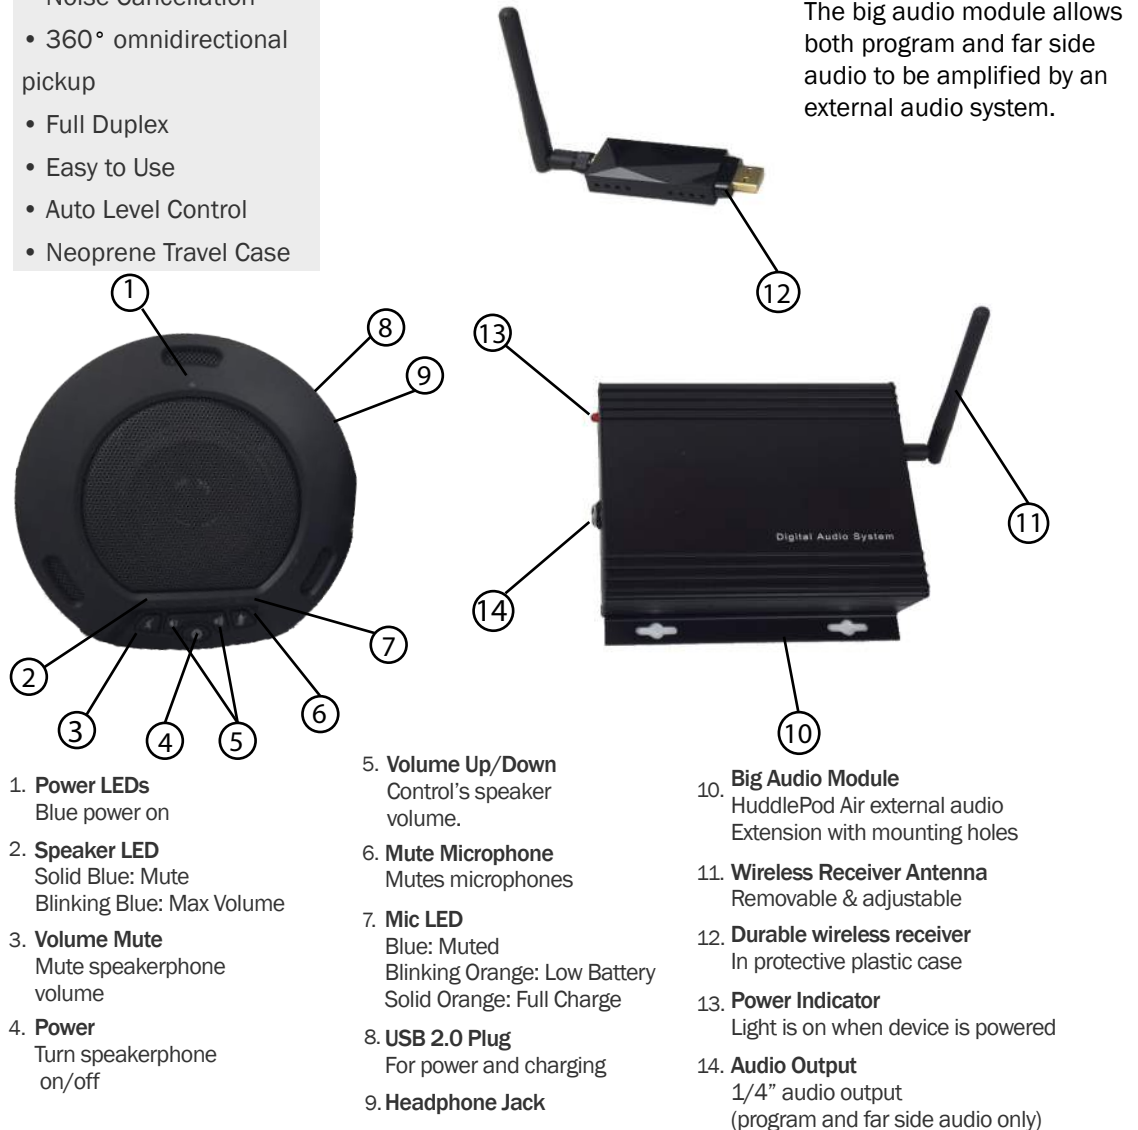

### Compatibility

- Windows 7/8/8.1
- Mac OS X
- Acano
- Adobe Connect
- BlueJeans
- Cisco Jabber
- Cisco WebEx
- Easymeeting
- Facetime
- Fuzebox
- Google Hangout
- GoToMeeting
- Lifesize
- Skype for Business(Lync)
- Polycom RealPresence
- Radavision
- Spontania
- Skype
- TurboMeeting.US
- Vidyo
- Vsee
- Zoom.US
- Google Hangouts on Air
- YouTube Live

### Features

- 2.4 GHz Wireless
- Echo Cancellation
- Noise Cancellation
- 360° omnidirectional pickup
- Full Duplex
- Easy to Use
- Auto Level Control
- Neoprene Travel Case

The HuddlePod Air is the ideal wireless speakerphone with an easy & reliable wireless connection.

### What's in the Box

- HuddlePod Air Speakerphone
- Wireless Receiver & Antenna
- Neoprene Travel Case
- User Manual
- USB 2.0 Cable (charge and power only)
- USB Charger
- Big Audio Module
- Big Audio Antenna

- Big Audio Module**  
HuddlePod Air external audio Extension with mounting holes
- Wireless Receiver Antenna**  
Removable & adjustable
- Durable wireless receiver**  
In protective plastic case
- Power Indicator**  
Light is on when device is powered
- Audio Output**  
1/4" audio output (program and far side audio only)