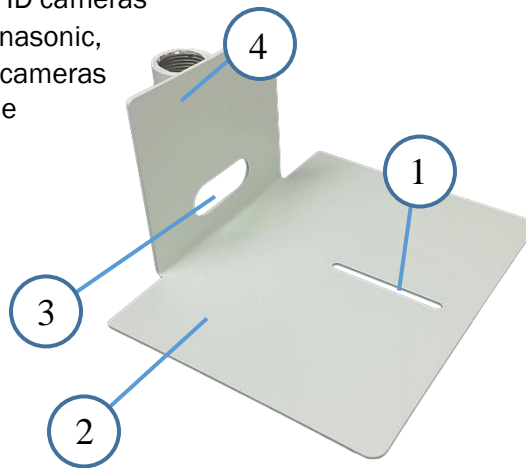

### KEY FEATURES

- Mounts to ceiling using standard 1" NPT pipe
- White powder coat finish provides long lasting durability
- Universally compatible with all center mount cameras
- Pipe and ceiling flange not included
- 3-Year warranty

### COMPATIBILITY

- All large based HuddleCamHD cameras
- Most large based SONY, Panasonic, Cisco, Polycom and Vaddio cameras with a 1/4-20 mounting hole

This universal thin profile ceiling mount was designed specifically for an ideal way to ceiling mount a camera under any ceiling type. Constructed from heavy gauge steel, this mount comes with a 3 year manufacture warranty.

- 1. Slot for 1/4-20 machine screw**  
Secures camera to mount
- 2. Mount Base**  
9 13/16" wide universal metal camera tray
- 3. Cable Access**  
Convenient cable access through mount and pipe
- 4. Integrated 1" NPT nipple**  
Allows mounting upright or upside down.

### Specifications

Size & Weight	
Dimensions (in.)	9-13/16"W x 9-3/8"D x 5-1/8"H
Dimensions (mm.)	150W x 239D x 131H
Weight (lbs.)	3.4
Weight (kg.)	1.55

What's in the Box	
Camera Mount	
Mounting Hardware	(1) 1/4-20 mounting screw
	(1) 10-32 x 1/4" cup point set screw
	(1) 3/32" long arm hex wrench (for set screw)
	(2) 1/4" washers