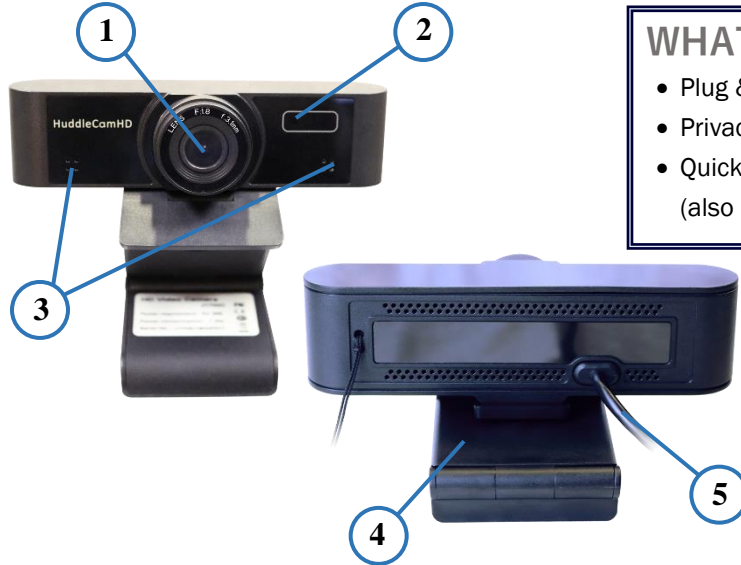

HuddleCamHD Webcam

Conferencing Webcam

The HuddleCamHD webcam is an easy to use, Plug-and-Play camera with USB 2.0 connectivity & power.

Model Number:
HC-WEBCAM-94
<https://huddlecamed.com/webcam/>

KEY FEATURES

- Plug & Play USB power
- USB 2.0
- 1920 x 1080
- 94° Field of View
- Up to 30 fps
- OSD Menu Software

WHAT'S IN THE BOX

- Plug & Play Webcam
- Privacy cover
- Quick Start Guide (also available online)

- 1. Lens**
94° Field of View lens
- 4. Mounting Base**
To mount camera to monitor or 1/4 20 screw

- 2. LED Indicator**
LED is illuminated during use
- 5. USB 2.0 Cable**
For connection to PC USB 2.0 port

- 3. Microphone Array**
Beamforming microphones for high quality pickup

Image Sensor & Lens	
Video CMOS Sensor	1/2.7" CMOS, 2.07 Mega Pixel
Resolution	1080p-30/25, 720p-30/25
Frame Rate	up to 30fps (MJPEG)
Lens	Focus: f=3.1mm
Field of View	94°
Min. Illumination	0.05 Lux @ (F1.8, AGC ON)
Digital Noise Reduction	2D, 3D DNR
Electrical Index	
Input Voltage	5V (USB Power)
Current Consumption	270mA
Power Consumption	1.4W
Working Environment	Indoor

Physical Specifications	
Material	Plastic
Dimensions (in.)	4.6"W x 1.5"H x 1.2"D (not including bracket)
Dimensions (mm)	118 x 37.2 x 30.8 (not including bracket)
Weight	0.36 lbs (0.16 kg)
Box Dimensions	5.4"W x 3.1"H x 3.0"D (137mm x 79mm x 76mm)
Boxed Weight	0.4 lbs (0.18 kg)
Operating Temperature	14°F to 104°F (-10°C to 40°C)
Storage Temperature	-40°F to 140°F (-40°C to 60°C)
Rear Board Connectors	
Video/Power Interface	USB 2.0
Other	
Mfg. Warranty	3 Years Parts & Labor