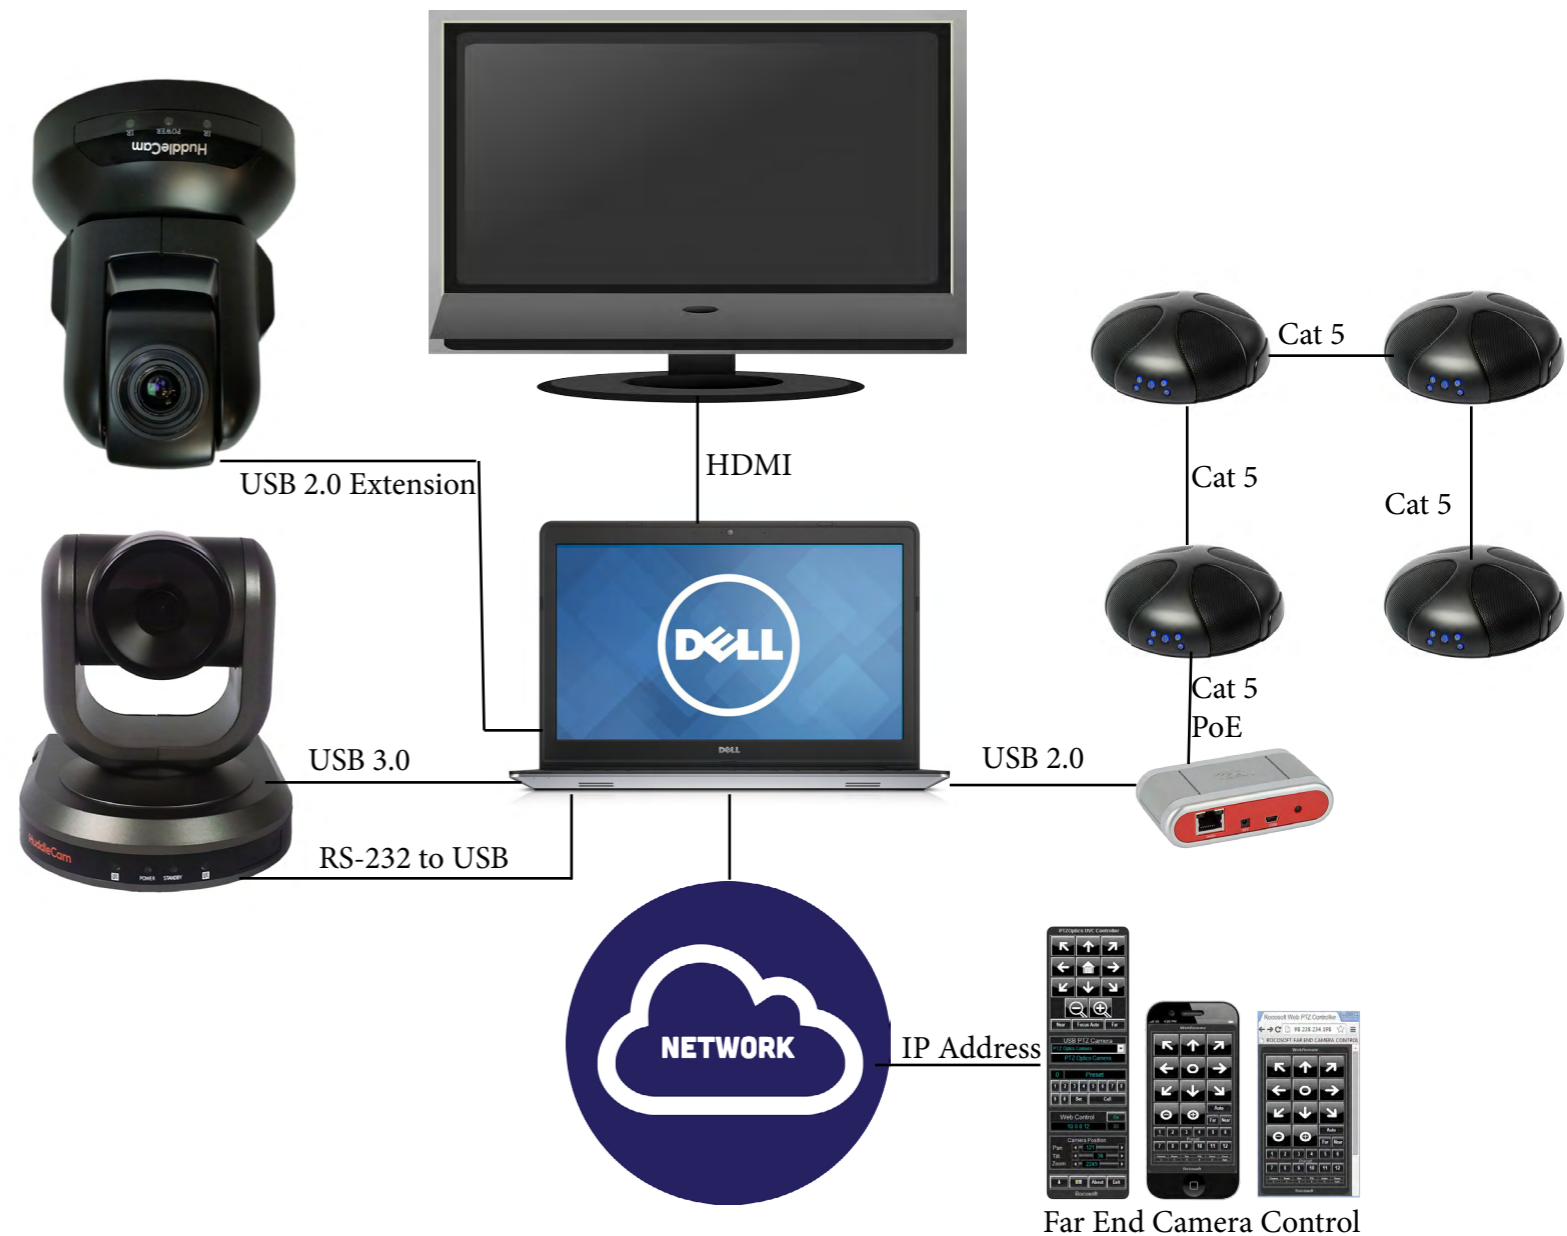

Education

room configuration | training room

Training Room

Includes:

HuddleCamHD 3X Wide

HuddleCamHD 3X

Siig Active USB 2.0 Extender

(1) Phoenix Audio MT340

(4) Phoenix Audio Quattro 3

User PC

VISCA Control Software (optional)

Mounting Options:

Wall Mount (PT-WM-SM)

Ceiling Mount (PTZO-CM)

Quattro Ceiling Mount (MT334)