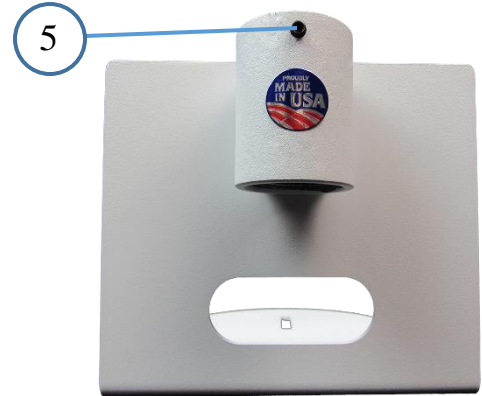

## Small Universal Ceiling Mount

**Model Number: HCM-1C**  
<http://huddlecamed.com/mounts/>

### KEY FEATURES

- Mounts to ceiling using standard 1" NPT pipe
- White powder coat finish provides long lasting durability
- Universally compatible with all center mount cameras
- Pipe and ceiling flange not included
- 3-Year warranty

### COMPATIBILITY

- All small based HuddleCamHD cameras
- All PTZOptics cameras
- Most small based SONY, Panasonic, Cisco, Polycom and Vaddio cameras with a 1/4-20 mounting hole

This universal thin profile ceiling mount was designed specifically for an ideal way to ceiling mount a camera under any ceiling type. Constructed from heavy gauge steel, this mount comes with a 3 year manufacture warranty.

- 1. Slot for 1/4-20 machine screw**  
Secures camera to mount
- 2. Mount Base**  
5 11/16" wide universal metal camera tray
- 3. Cable Access**  
Convenient cable access through mount and pipe
- 4. Integrated 1" NPT nipple**  
Allows mounting upright or upside down.