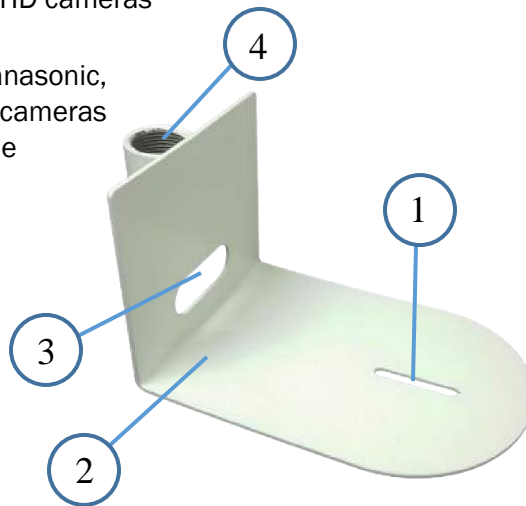

### KEY FEATURES

- Mounts to ceiling using standard 1" NPT pipe
- White powder coat finish provides long lasting durability
- Universally compatible with all center mount cameras
- Pipe and ceiling flange not included
- 3-Year warranty

### COMPATIBILITY

- All small based HuddleCamHD cameras
- All PTZOptics cameras
- Most small based SONY, Panasonic, Cisco, Polycom and Vaddio cameras with a 1/4-20 mounting hole

This universal thin profile ceiling mount was designed specifically for an ideal way to ceiling mount a camera under any ceiling type. Constructed from heavy gauge steel, this mount comes with a 3 year manufacture warranty.

- 1. Slot for 1/4-20 machine screw**  
Secures camera to mount
- 2. Mount Base**  
5 11/16" wide universal metal camera tray
- 3. Cable Access**  
Convenient cable access through mount and pipe
- 4. Integrated 1" NPT nipple**  
Allows mounting upright or upside down.

### Specifications

Size & Weight	
Dimensions (in.)	5-11/16"W x 9-7/8"D x 5-1/16"H
Dimensions (mm.)	145W x 251D x 129H
Weight (lbs.)	2.5
Weight (kg.)	1.14

What's in the Box	
Camera Mount	
Mounting Hardware	(1) 1/4-20 mounting screw
	(1) 10-32 x 1/4" cup point set screw
	(1) 3/32" long arm hex wrench (for set screw)
	(2) 1/4" washers