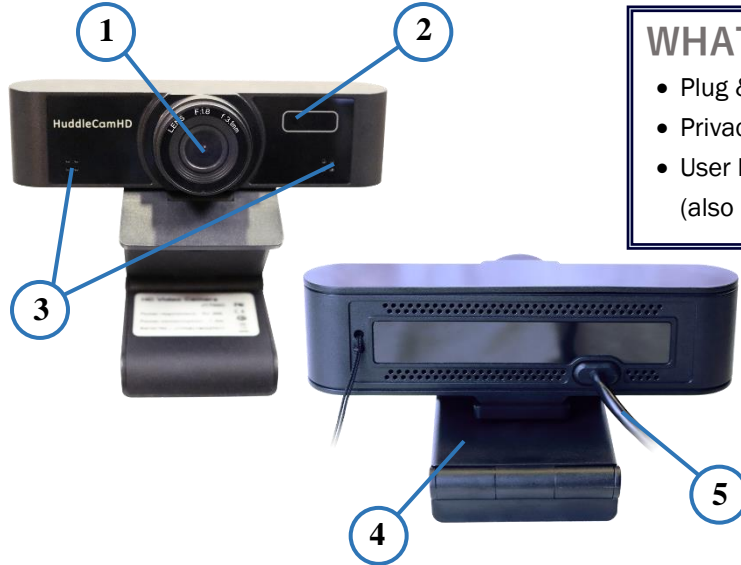

HuddleCamHD Webcam

Conferencing Webcam

Model Number:
HC-WEBCAM-94
<https://huddlecamed.com/webcam/>

The HuddleCamHD webcam is an easy to use, Plug-and-Play camera with USB 2.0 connectivity & power.

KEY FEATURES

- Plug & Play USB power
- USB 2.0
- 1920 x 1080
- 94° Field of View
- Up to 30 fps
- OSD Menu Software

WHAT'S IN THE BOX

- Plug & Play Webcam
- Privacy cover
- User Manual
(also available online)

- 1. Lens**
94° Field of View lens
- 4. Mounting Base**
To mount camera to monitor or 1/4 20 screw

- 2. LED Indicator**
LED is illuminated during use
- 5. USB 2.0 Cable**
For connection to PC USB 2.0 port

- 3. Microphone Array**
Beamforming microphones for high quality pickup

Image Sensor & Lens	
Video CMOS Sensor	1/2.7" CMOS, 2.07 Mega Pixel
Resolution	1080p-30/25, 720p-30/25
Frame Rate	up to 30fps (MJPEG)
Lens	Focus: f=3.1mm
Field of View	94°
Min. Illumination	0.05 Lux @ (F1.8, AGC ON)
Digital Noise Reduction	2D, 3D DNR
Electrical Index	
Input Voltage	5V (USB Power)
Current Consumption	270mA
Power Consumption	1.4W
Working Environment	Indoor

Physical Specifications	
Material	Plastic
Dimensions (in.)	4.6"W x 1.5"H x 1.2"D (not including bracket)
Dimensions (mm)	118 x 37.2 x 30.8 (not including bracket)
Weight	0.36 lbs (0.16 kg)
Box Dimensions	5.4"W x 3.1"H x 3.0"D (137mm x 79mm x 76mm)
Boxed Weight	0.4 lbs (0.18 kg)
Operating Temperature	14°F to 104°F (-10°C to 40°C)
Storage Temperature	-40°F to 140°F (-40°C to 60°C)
Rear Board Connectors	
Video/Power Interface	USB 2.0
Other	
Mfg. Warranty	3 Years Parts & Labor