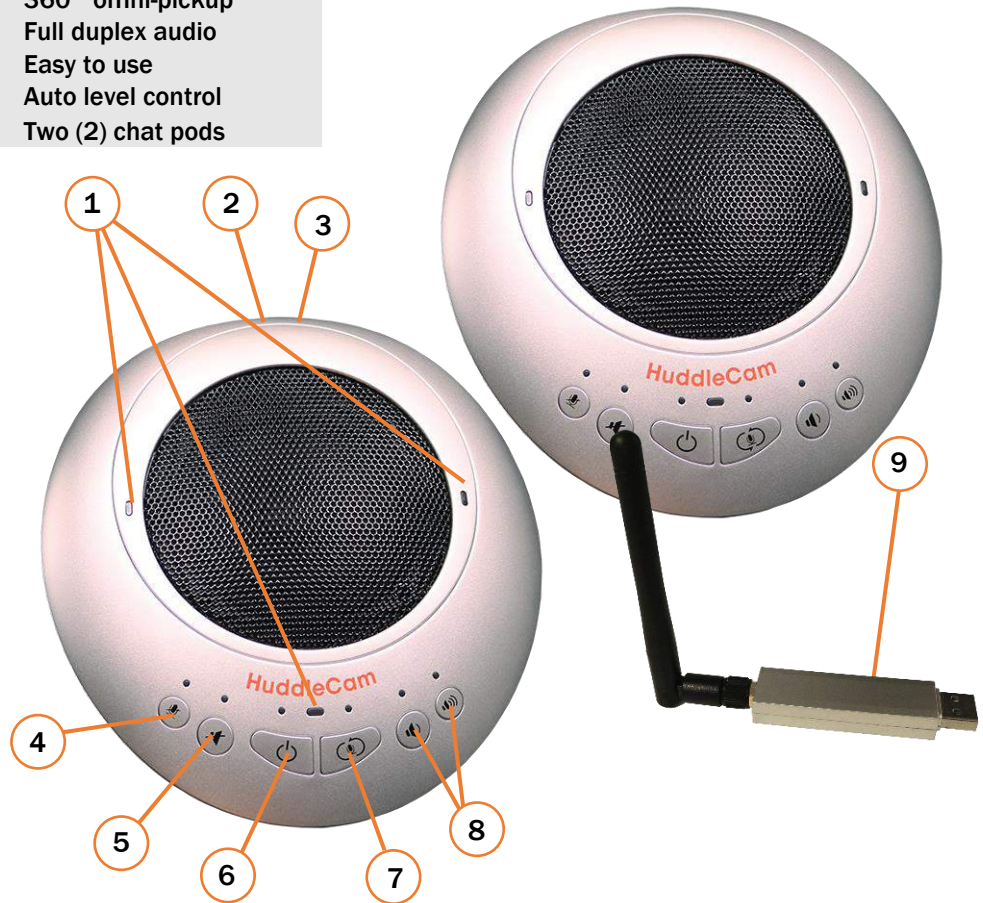

Features

- 2.4 GHz wireless
- Echo cancellation
- Noise cancellation
- 360° omni-pickup
- Full duplex audio
- Easy to use
- Auto level control
- Two (2) chat pods

The HuddlePod Air2 is the ideal wireless speakerphone with an easy & reliable wireless connection.

What's in the Box

- (2) HuddlePod Air2 chat pods
- (1) Wireless receiver & antenna
- (2) Travel case (Neoprene)
- (1) User Manual
- (2) USB 2.0 cables (charge & power only)
- (2) USB chargers

- 1. Power LEDs**
Blue LEDs illuminate when power is present
- 2. USB 2.0 Port**
Mini USB port for power & charging
- 3. Audio Output**
3.5mm headphone jack

- 4. Microphone Mute**
Toggle microphone on/off
- 5. Speakerphone Mute**
Toggle chat pod on/off
- 6. Power Button**
Power chat pod on/off

- 7. Microphone Swap**
Change Microphone Pickup Pattern
- 8. Volume Up/Down**
Control speaker volume
- 9. Wireless Receiver**
Durable wireless receiver

Specifications

Microphone Features

Echo Cancellation	256 Channel Echo Cancellation
Audio Output	1/8" TRS Headphone
Noise Cancellation	Intelligent NC up to 16db
Digital EQ	Built-in Digital EQ for stable audio
Battery Life	8-9 Hours, 4-5 hour charge time
Microphone Range	9.8 feet (3m)
Warranty	3 Years