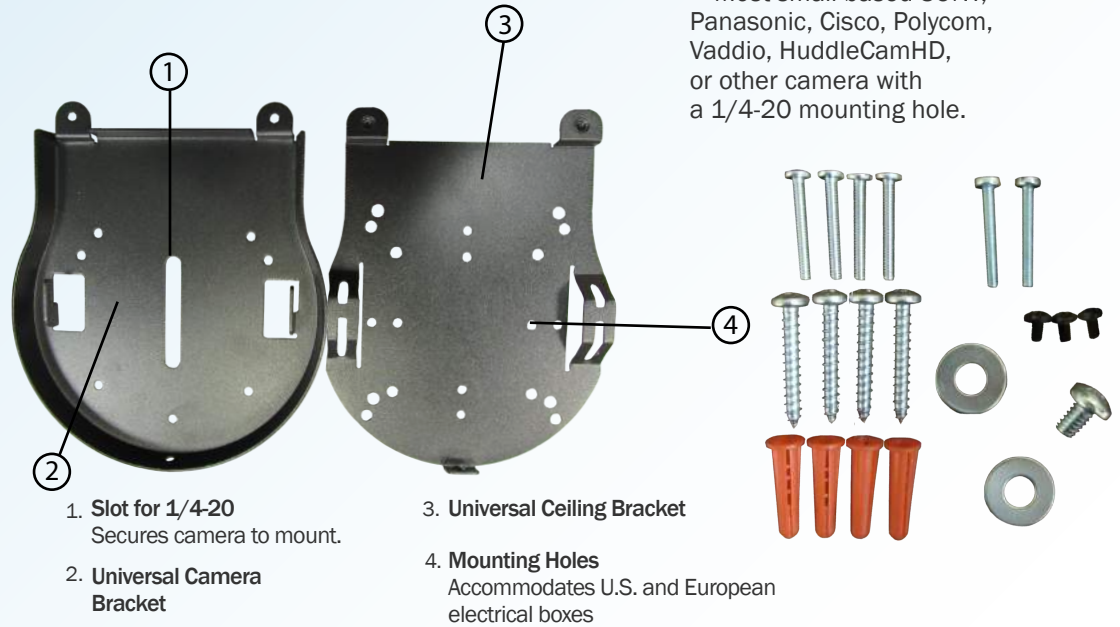

### Small Universal Ceiling Mount

Model Number: PT-CM-1-BK

Mounts directly to ceiling with supplied hardware.

Also mounts directly to:

- U.S. single gang device box
- U.S. 4" square, round or octagonal junction box
- European single gang box (any with 60mm hole pattern)
- Universally compatible with any camera with 1/4-20 mounting interface
- Mounting hardware included

This Universal Ceiling Mount was designed specifically as an ideal way to ceiling mount PTZ cameras. Constructed from heavy gauge steel, this mount comes with 3 year manufacture warranty.

### Compatibility

- All PTZOptics Cameras
- Most small based SONY, Panasonic, Cisco, Polycom, Vaddio, HuddleCamHD, or other camera with a 1/4-20 mounting hole.

### What's in the Box

Universal Camera Mount - 2 piece

Mounting Hardware:

- (1) 1/4-20 x 3/8" camera mounting screw
- (2) 1/4" Flat Washers
- (3) M3 x 6mm safety screw
- (2) #6-32 x 1" U.S. box mounting screw
- (2) #8-32 x 1" U.S. box mounting screw
- (2) M3.5 x 25mm European box mounting screw
- (2) #10 x 1-1/4" pan head screw
- (2) #10 - 12 x 1" conical plastic anchor