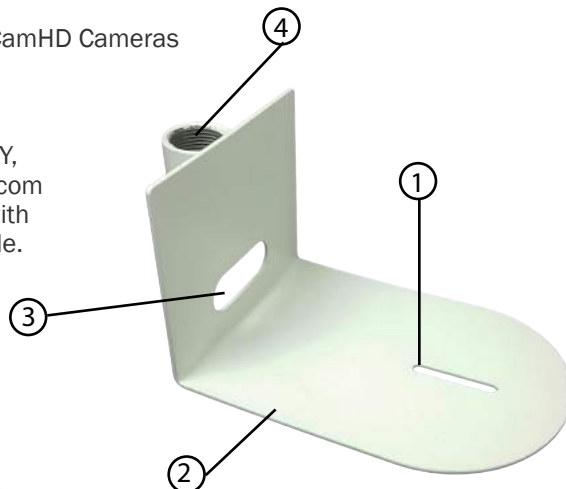

HuddleCamHD Small Universal Ceiling Mount

HuddleCamHD

Model Number: HCM-1C

Features

- Mounts to ceiling using standard 1" NPT pipe
- White powder coat finish provides long lasting durability
- Universally compatible with all center mount cameras
- Pipe and ceiling flange not included
- 3 Year Warranty

Compatibility

- All small base HuddleCamHD Cameras
- All PTZOptics Cameras
- Most small based SONY, Panasonic, Cisco, Polycom and Vaddio cameras with a 1/4-20 mounting hole.

This universal thin profile ceiling mount was designed specifically for an ideal way to ceiling mount a camera under any ceiling type. Constructed from heavy gauge steel, this mount comes with a 3 year manufacture warranty.

- 1. Slot for 1/4-20 machine screw**
Secures camera to mount.
- 2. Mount Base**
5 11/16" wide universal metal camera tray.
- 3. Cable Access**
Convenient cable access through mount and pipe.
- 4. Integrated 1" NPT Nipple**
Allows mounting upright or up side down.

Specifications

| Size & Weight | |
|-------------------|------------------------------|
| Dimensions (in.): | 5-11/16W x 9-7/8"D x 5-1/16H |
| Dimensions (mm.) | 145W x 251D x 129H |
| Weight (lbs.) | 2.5 |
| Weight (kg.) | 1.14 |