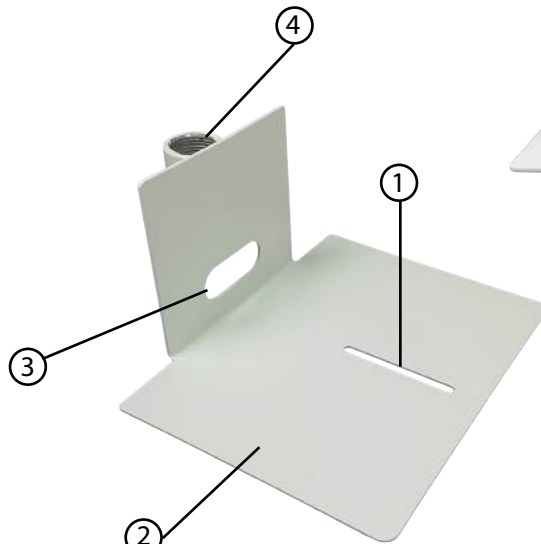

HuddleCamHD Large Universal Ceiling Mount

HuddleCamHD

Model Number: HCM-2C

Features

- Mounts to ceiling using standard 1" NPT pipe
- White powder coat finish provides long lasting durability
- Universally compatible with all center mount cameras
- Pipe and ceiling flange not included
- 3 Year Warranty

Compatibility

- HuddleCam Air 12X
- HuddleCam Air 20X
- Most large based SONY, Panasonic, Cisco, Polycom and Vaddio cameras with a 1/4-20 mounting hole.

This universal thin profile ceiling mount was designed specifically for an ideal way to ceiling mount a camera under any ceiling type. Constructed from heavy gauge steel, this mount comes with a 3 year manufacture warranty.

- 1. Slot for 1/4-20 machine screw**
Secures camera to mount.
- 2. Mount Base**
9-13/16" wide universal metal camera tray.
- 3. Cable Access**
Convenient cable access through mount and pipe.
- 4. Integrated 1" NPT Nipple**
Allows mounting upright or up side down.

Specifications

Size & Weight	
Dimensions (in.):	9-13/16W x 9-3/8D x 5-1/8H
Dimensions (mm.):	250W x 239D x 131H
Weight (lbs.):	3.4
Weight (kg.):	1.55

What's in the Box	
Camera Mount	
Mounting Hardware:	(1) Quarter Twenty bolt
	Pipe + Ceiling flange not included