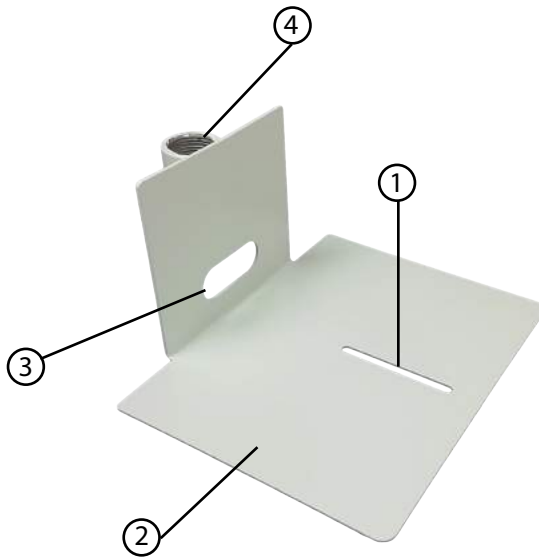

HuddleCamHD Large Universal Ceiling Mount

HuddleCamHD

Model Number: HCM-2C

Features

- Mounts to ceiling using standard 1" NPT pipe
- White powder coat finish provides long lasting durability
- Universally compatible with all center mount cameras
- Pipe and ceiling flange not included
- 3 Year Warranty

Compatibility

- HuddleCam Air 12X
- HuddleCam Air 20X
- Most large based SONY, Panasonic, Cisco, Polycom and Vaddio cameras with a 1/4-20 mounting hole.

This universal thin profile ceiling mount was designed specifically for an ideal way to ceiling mount a camera under any ceiling type. Constructed from heavy gauge steel, this mount comes with a 3 year manufacture warranty.

1. Slot for 1/4-20 machine screw
Secures camera to mount.
2. Mount Base
9-13/16" wide univeral metal camera tray.
3. Cable Access
Convenient cable access through mount and pipe.
4. Integrated 1" NPT Nipple
Allows mounting upright or up side down.
5. 10-32 setscrew

Specifications

Size & Weight	
Dimensions (in.):	9-13/16W x 9-3/8D x 5-1/8H
Dimensions (mm.)	250W x 239D x 131H
Weight (lbs.)	3.4
Weight (kg.)	1.55

What's in the Box

Camera Mount	
Mounting Hardware:	(1) Quarter Twenty bolt
	Pipe + Cieling flange not included