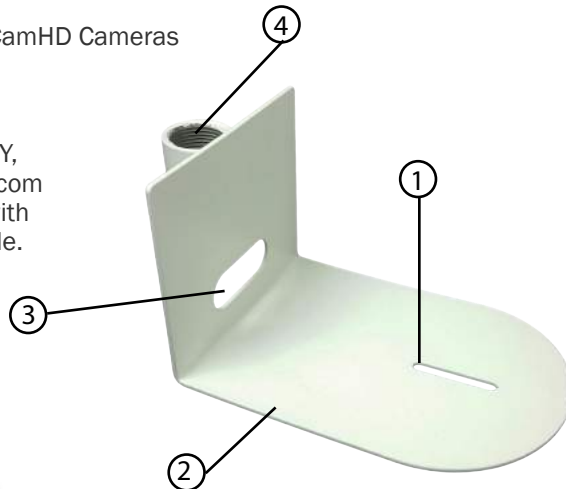

#### Features

- Mounts to ceiling using standard 1" NPT pipe
- White powder coat finish provides long lasting durability
- Universally compatible with all center mount cameras
- Pipe and ceiling flange not included
- 3 Year Warranty

#### Compatibility

- All small base HuddleCamHD Cameras
- All PTZOptics Cameras
- Most small based SONY, Panasonic, Cisco, Polycom and Vaddio cameras with a 1/4-20 mounting hole.

1. Slot for 1/4-20 machine screw  
Secures camera to mount.
2. Mount Base  
5 11/16" wide universal metal camera tray.
3. Cable Access  
Convenient cable access through mount and pipe.
4. Integrated 1" NPT Nipple  
Allows mounting upright or up side down.
5. 10-32 set screw

This universal thin profile ceiling mount was designed specifically for an ideal way to ceiling mount a camera under any ceiling type. Constructed from heavy gauge steel, this mount comes with a 3 year manufacture warranty.

#### Specifications

Size & Weight	
Dimensions (in.):	5-11/16W x 9-7/8"D x 5-1/16H
Dimensions (mm.):	145W x 251D x 129H
Weight (lbs.)	2.5
Weight (kg.)	1.14

What's in the Box	
Camera Mount	
Mounting Hardware:	(1) Quarter Twenty bolt
	Pipe + Ceiling flange not included