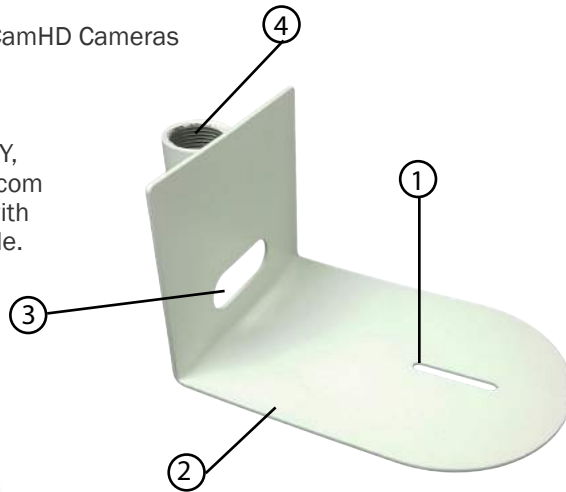

HuddleCamHD Small Universal Ceiling Mount

HuddleCamHD

Model Number: HCM-1C

Features

- Mounts to ceiling using standard 1" NPT pipe
- White powder coat finish provides long lasting durability
- Universally compatible with all center mount cameras
- Pipe and ceiling flange not included
- 3 Year Warranty

Compatibility

- All small base HuddleCamHD Cameras
- All PTZOptics Cameras
- Most small based SONY, Panasonic, Cisco, Polycom and Vaddio cameras with a 1/4-20 mounting hole.

1. Slot for 1/4-20 machine screw
Secures camera to mount.
2. Mount Base
5 11/16" wide universal metal camera tray.
3. Cable Access
Convenient cable access through mount and pipe.
4. Integrated 1" NPT Nipple
Allows mounting upright or up side down.
5. 10-32 set screw

This universal thin profile ceiling mount was designed specifically for an ideal way to ceiling mount a camera under any ceiling type. Constructed from heavy gauge steel, this mount comes with a 3 year manufacture warranty.

Specifications

Size & Weight	
Dimensions (in.):	5-11/16W x 9-7/8"D x 5-1/16H
Dimensions (mm.):	145W x 251D x 129H
Weight (lbs.)	2.5
Weight (kg.)	1.14

What's in the Box

Camera Mount	
Mounting Hardware:	(1) Quarter Twenty bolt
	Pipe + Ceiling flange not included