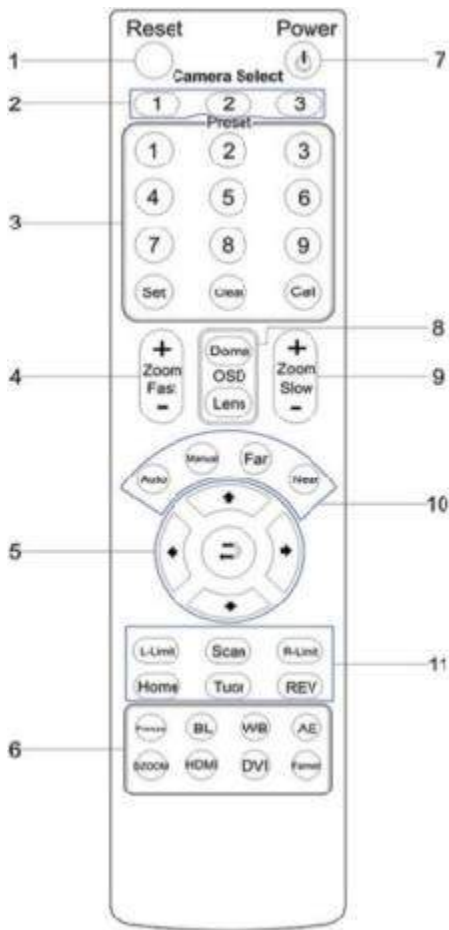

Rear Board Connectors

Video Interface	USB 3.0
Controller Signal Interface	Mini DIN-8 (VISCA IN/OUT, PELCO-D IN/OUT)
Controller Signal Config.	Dip-Switch Pin 6/TTL Signal
Baud Rate	9600 bps
Power Supply Interface	DC 12V 2A

IR Remote Control Functionality

- Reset**
Restarts the camera and restores it to Factory Default settings. (Note: Will delete all saved settings and presets.)
- Camera Selection**
Select which Camera to control via IR: 1, 2 or 3
- Preset Positions**
1-9: Preset Positions
Set: Set a Preset Position
Clear: Clear a Preset Position
Call: Call a Preset Position
Note: If you want to set (or call) the first preset position to 1, you simply press number key "1", then press "Set" or "Call" to set (call) the position.
- Fast Zoom In/Out Control Zone**
+: Zoom In quickly
-: Zoom Out quickly
- Pan/Tilt Controller**
 - ↑ Tilt Up
 - ↓ Tilt Down
 - ← Pan Left
 - Pan Right
 - ↻ Auto Pan (through Full pan range)
- Additional Function Zone**
Model Dependent Functions
Not applicable to this model
- Power Supply Switch**
Switch for turning camera on/off (i.e. Working mode vs. Stand-By mode)
- OSD Menu Zone**
Model Dependent Functions
Not applicable to this model
- Slow Zoom In/Out Control Zone**
+: Zoom In slowly
-: Zoom Out slowly
- Focus Control Zone**
Auto: Turn on Auto Focus
Manual: Turn on Manual Focus
Far: Set focus at a farther distance (requires Manual Focus)
Near: Set focus at a nearer distance (requires Manual Focus)
- Pan/Tilt Function Zone**
Home: Go to camera's Home position
Rev: Enable image flip for ceiling mounting
L-Limit: Sets left limit for Scan feature
R-Limit: Sets right limit for Scan feature
Scan: Auto pan to L&R limits
Tour: Auto tour of all saved presets