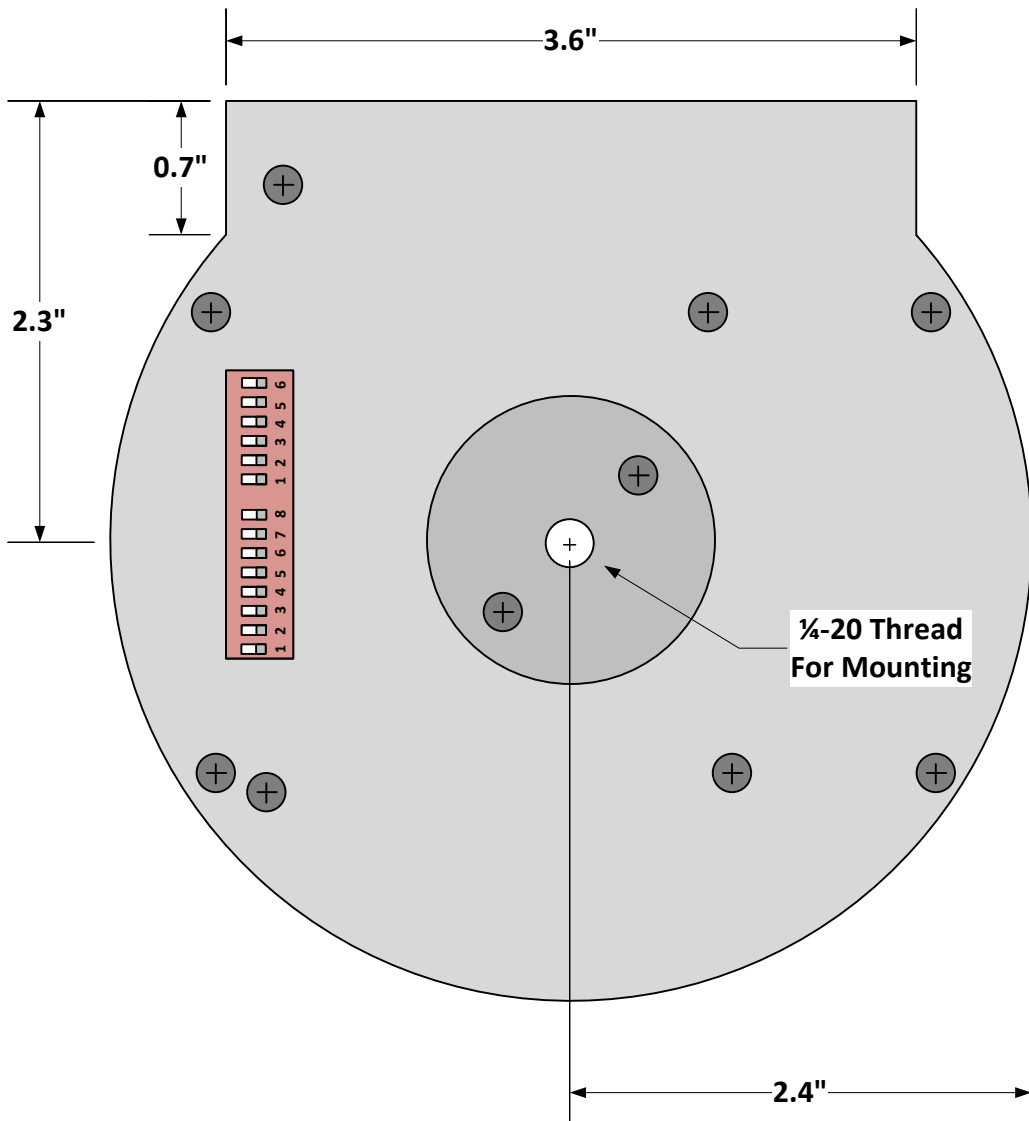

Conference Room Systems  
 152 Robbins Road  
 Downingtown, PA 19335  
 800-486-5276

Base Plate - Dimensioned

**HuddleCamHD 3X / 10X**

MID	SIZE	FSCM NO	DWG NO	REV A
9/10/2014	SCALE	1 : 1	SHEET	1 OF 1

8

7

6

5