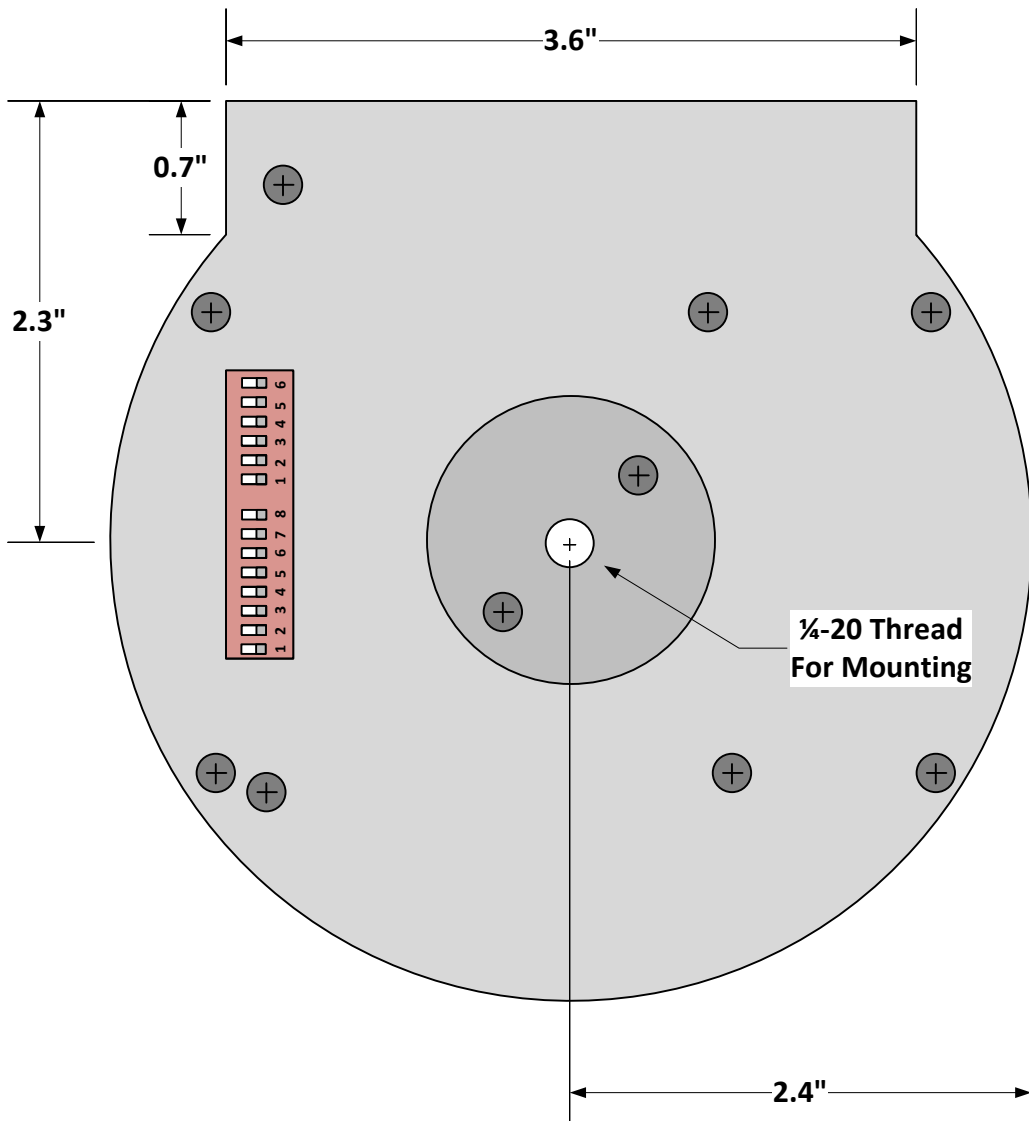

<b>HuddleCamHD</b> 152 Robbins Road Downingtown, PA 19335 800-486-5276		Base Plate - Dimensioned			
		<b>HuddleCamHD 3X / 10X</b>			
MID	SIZE	FSCM NO	DWG NO	REV	
9/10/2014	SCALE	1 : 1	SHEET	1 OF 1	

8

7

6