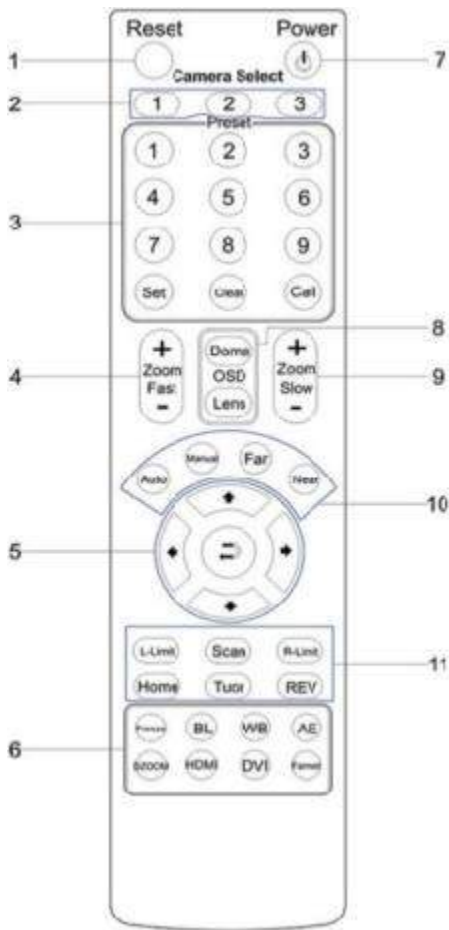

Compatibility

• Windows 7/8/8.1/10	• Easy Meeting	• Polycom Real Presence	• Google Hangouts on Air
• Mac OSX	• Facetime	• Radavision	• YouTube Live
• Acano	• Fuzebox	• Spontania	• Any app that supports the UVC camera interface
• Adobe Connect	• Google Hangouts	• Skype	
• Blue Jeans	• GoToMeeting	• TurboMeeting US	
• Cisco Jabber	• Lifesize	• Vidyo	*These apps do not support Image Flip
• Cisco Webex*	• Skype for Business (Lync)	• Zoom.US	

IR Remote Control Functionality

1. **Reset**
   Restarts the camera and restores it to Factory Default settings. (Note: Will delete all saved settings and presets.)
2. **Camera Selection**
   Select which Camera to control via IR: 1, 2 or 3
3. **Preset Positions**
   1-9: Preset Positions
   Set: Set a Preset Position
   Clear: Clear a Preset Position
   Call: Call a Preset Position
   Note: If you want to set (or call) the first preset position to 1, you simply press number key "1", then press "Set" or "Call" to set (call) the position.
4. **Fast Zoom In/Out Control Zone**
   +: Zoom In quickly
   -: Zoom Out quickly
5. **Pan/Tilt Controller**
   - ↑ Tilt Up
   - ↓ Tilt Down
   - ← Pan Left
   - → Pan Right
   - ↻ Auto Pan (through Full pan range)
6. **Additional Function Zone**
   Model Dependent Functions
   Not applicable to this model
7. **Power Supply Switch**
   Switch for turning camera on/off (i.e. Working mode vs. Stand-By mode)
8. **OSD Menu Zone**
   Model Dependent Functions
   Not applicable to this model
9. **Slow Zoom In/Out Control Zone**
   +: Zoom In slowly
   -: Zoom Out slowly
10. **Focus Control Zone**
    Auto: Turn on Auto Focus
    Manual: Turn on Manual Focus (requires Manual Focus)
    Far: Set focus at a farther distance (requires Manual Focus)
    Near: Set focus at a nearer distance (requires Manual Focus)
11. **Pan/Tilt Function Zone**
    Home: Go to camera's Home position
    Rev: Enable image flip for ceiling mounting
    L-Limit: Sets left limit for Scan feature
    R-Limit: Sets right limit for Scan feature
    Scan: Auto pan to L&R limits
    Tour: Auto tour of all saved presets