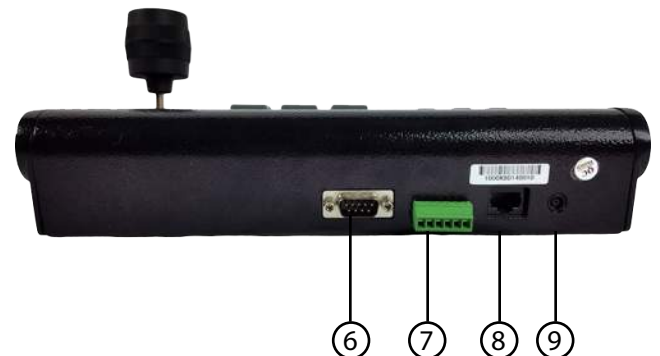

Compatibility

- VISCA Protocol
- PELCO-D Protocol
- PELCO-P Protocol

What's in the Box?

- Three-axis control keyboard
- RS232 cable
- DC12V Power Supply
- Manual

Features

- Durable Metal Housing
- VISCA, PELCO- P & D
- On Screen Display
- Variable Speed Controls
- Real Time Status Display
- Short Circuit Protection
- Pan, Tilt, Zoom Control
- Iris, Focus, Presets & More

HuddleCamHD

Model No: HC-JOY

Easy pan, tilt & zoom controls for any RS-232 VISCA protocol camera! Controls pan & tilt with variable speed. Use 2 & 3 dimensional joystick with "twist" control of focus and zoom

9. Power Connection

12V Power Connection

Specifications

Key Technical Specifications

Connections:	RS-232, RS-485, RS-422
Baud Rate:	1200/2400/4800/9600 bps
Interfaces:	RJ45: RS485; 6SCT: RS485/RS422; DB9: RS232.
Maximum Cameras:	Control up to 256 Cameras
Maximum Distance:	3,937' (1200m) using 24 gauge twisted pair

Operational Specifications

Power:	5W (12VDC)
Working Temp:	14° F to 122° F (-10° to +50° C).
Working Humidity:	10 ~ 90% (non-condensation)
Weight:	2.32 lbs 1.05 kg
Dimensions:	10.69"(L) x 7.5"(W) x 4.06(H) 271.5mm(L) x 190.5mm(W) x 103.2mm(H)