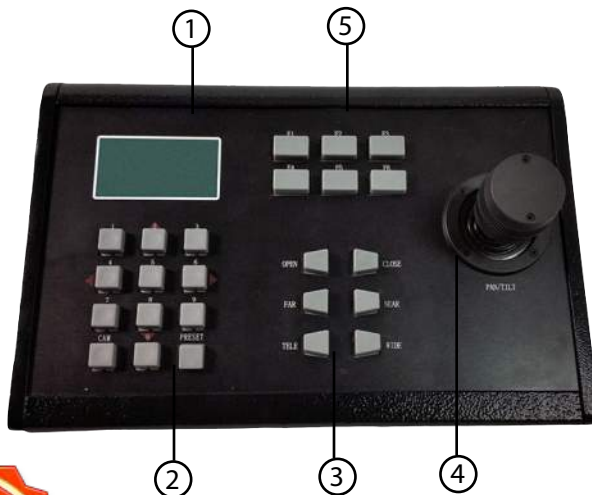

Compatibility

- VISCA Protocol
- PELCO-D Protocol
- PELCO-P Protocol

What's in the Box?

- Three-axis control keyboard
- RS232 cable
- DC12V Power Supply
- Manual

Features

- Durable Metal Housing
- VISCA, PELCO- P & D
- On Screen Display
- Variable Speed Controls
- Real Time Status Display
- Short Circuit Protection
- Pan, Tilt, Zoom Control
- Iris, Focus, Presets & More

HuddleCamHD

Model No: HC-JOY

Easy pan, tilt & zoom controls for any RS-232 VISCA protocol camera! Controls pan & tilt with variable speed. Use 2 & 3 dimensional joystick with "twist" control of focus and zoom

LCD Display

1. Menu options displayed here

Main Keys

2. Setting and calling presets and changing parameters

Camera Control Buttons

3. Includes: Open, Close, Far, Near, Tele and Wide

4. Joystick

Three-Axis Joystick Controller

Operational Specifications

Power:	5W (12VDC)
Working Temp:	14° F to 122° F (-10° to +50° C).
Working Humidity:	10 ~ 90% (non-condensation)
Weight:	2.32 lbs 1.05 kg
Dimensions:	10.69"(L) x 7.5"(W) x 4.06(H) 271.5mm(L) x 190.5mm(W) x 103.2mm(H)