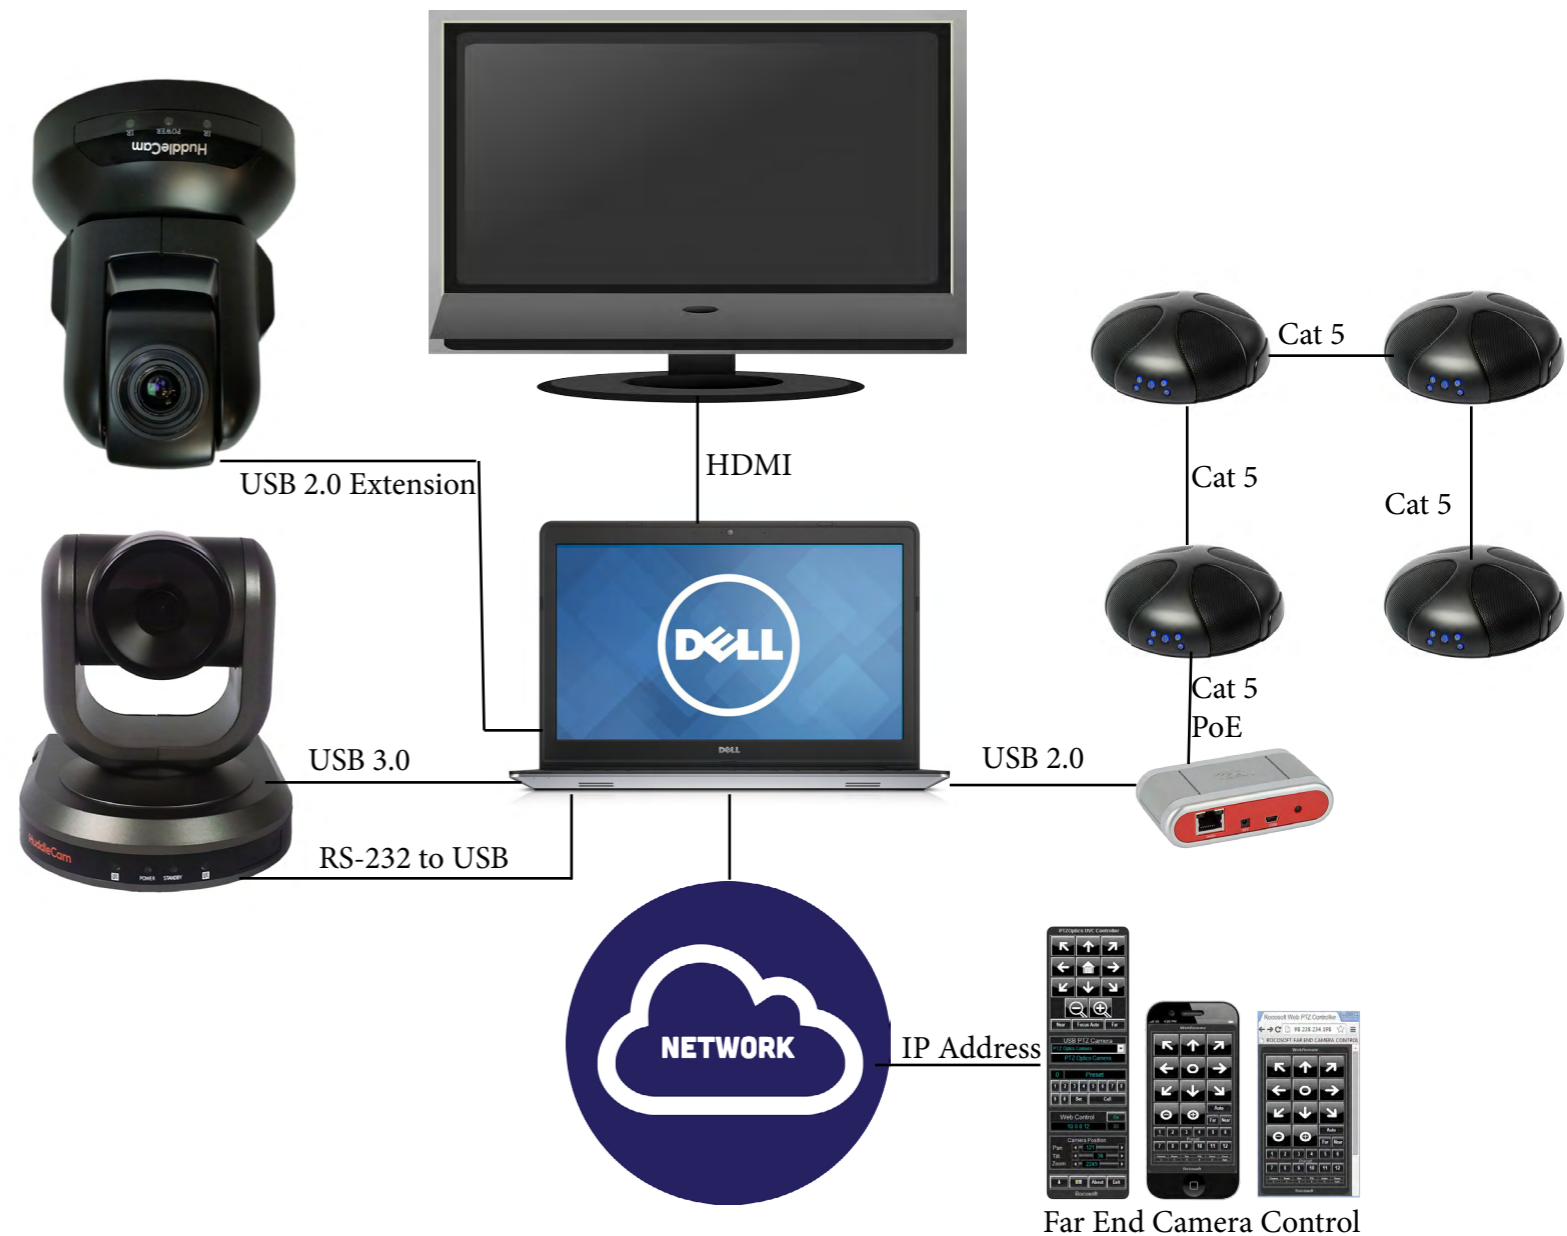

Training Room

Includes:

HuddleCamHD 3X Wide

HuddleCamHD 3X

Siig Active USB 2.0 Extender

(1) Phoenix Audio MT340

(4) Phoenix Audio Quattro 3

User PC

VISCA Control Software (optional)

Mounting Options:

Wall Mount (PT-WM-SM)

Ceiling Mount (PTZO-CM)

Quattro Ceiling Mount (MT334)

Education

room configuration | training room

Training Room

Includes:

HuddleCamHD 3X Wide

HuddleCamHD 3X

Siig Active USB 2.0 Extender

(1) Phoenix Audio MT340

(4) Phoenix Audio Quattro 3

User PC

VISCA Control Software (optional)