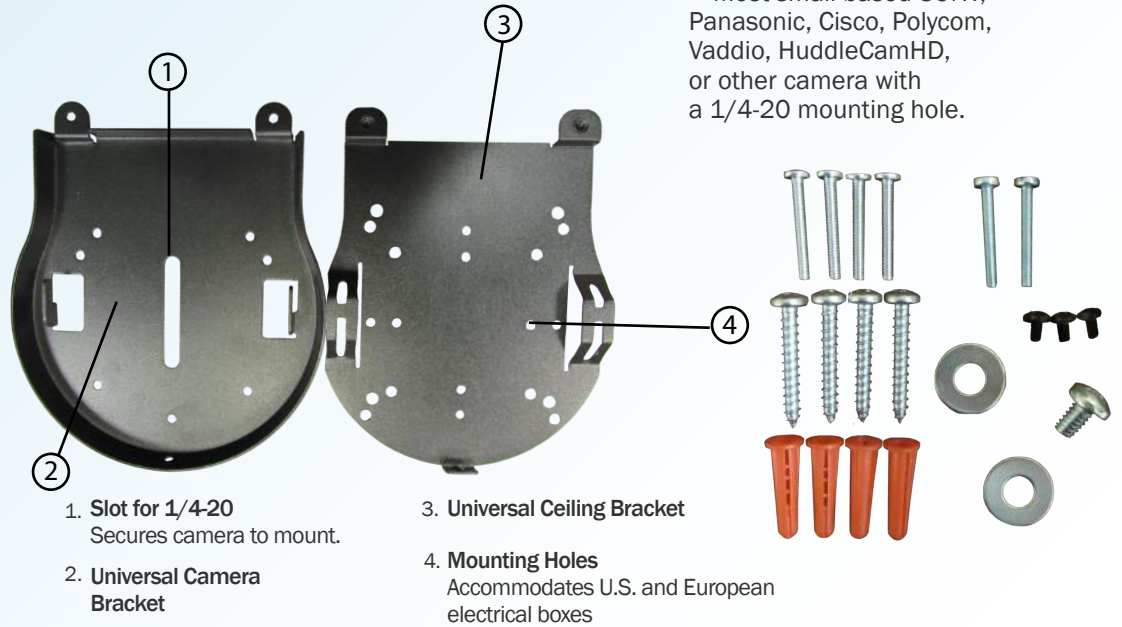

PTZ OPTICS Ceiling Mount

PTZ OPTICS

Small Universal Ceiling Mount

Model Number: PT-CM-1-BK

Mounts directly to ceiling with supplied hardware.

Also mounts directly to:

- U.S. single gang device box
- U.S. 4" square, round or octagonal junction box
- European single gang box (any with 60mm hole pattern)
- Universally compatible with any camera with 1/4-20 mounting interface
- Mounting hardware included

This Universal Ceiling Mount was designed specifically as an ideal way to ceiling mount PTZ cameras. Constructed from heavy gauge steel, this mount comes with 3 year manufacture warranty.

Compatibility

- All PTZOptics Cameras
- Most small based SONY, Panasonic, Cisco, Polycom, Vaddio, HuddleCamHD, or other camera with a 1/4-20 mounting hole.

Specifications

Size & Weight

Dimensions (in.)	5.56 W x 6.5 L
Dimensions (mm.)	142 W x 166 L
Weight (lbs.)	1.0
Weight (kg.)	0.45

What's in the Box

Universal Camera Mount - 2 piece

Mounting Hardware:

- (1) 1/4-20 x 3/8" camera mounting screw
- (2) 1/4" Flat Washers
- (3) M3 x 6mm safety screw
- (2) #6-32 x 1" U.S. box mounting screw
- (2) #8-32 x 1" U.S. box mounting screw
- (2) M3.5 x 25mm European box mounting screw
- (2) #10 x 1-1/4" pan head screw
- (2) #10 - 12 x 1" conical plastic anchor