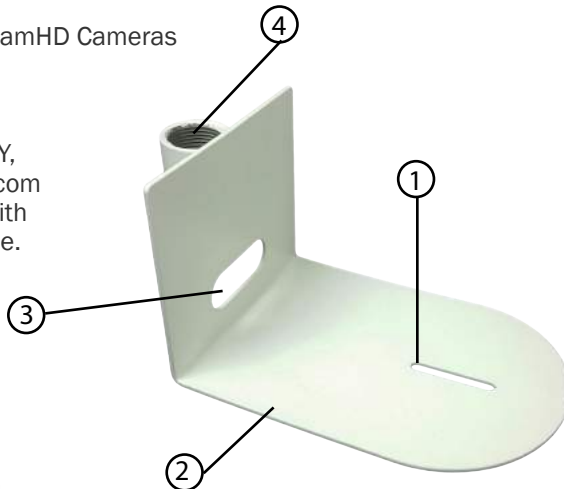

HuddleCamHD Small Universal Ceiling Mount

HuddleCamHD

Model Number: HCM-1C

Features

- Mounts to ceiling using standard 1" NPT pipe
- White powder coat finish provides long lasting durability
- Universally compatible with all center mount cameras
- Pipe and ceiling flange not included
- 3 Year Warranty

Compatibility

- All small base HuddleCamHD Cameras
- All PTZOptics Cameras
- Most small based SONY, Panasonic, Cisco, Polycom and Vaddio cameras with a 1/4-20 mounting hole.

This universal thin profile ceiling mount was designed specifically for an ideal way to ceiling mount a camera under any ceiling type. Constructed from heavy gauge steel, this mount comes with a 3 year manufacture warranty.

- 1. Slot for 1/4-20 machine screw**
Secures camera to mount.
- 2. Mount Base**
5 11/16" wide universal metal camera tray.
- 3. Cable Access**
Convenient cable access through mount and pipe.
- 4. Integrated 1" NPT Nipple**
Allows mounting upright or up side down.

Specifications

Size & Weight	
Dimensions (in.):	5-11/16W x 9-7/8"D x 5-1/16H
Dimensions (mm.):	145W x 251D x 129H
Weight (lbs.):	2.5
Weight (kg.):	1.14

What's in the Box

Camera Mount	
Mounting Hardware:	(1) Quarter Twenty bolt
	Pipe + Ceiling flange not included