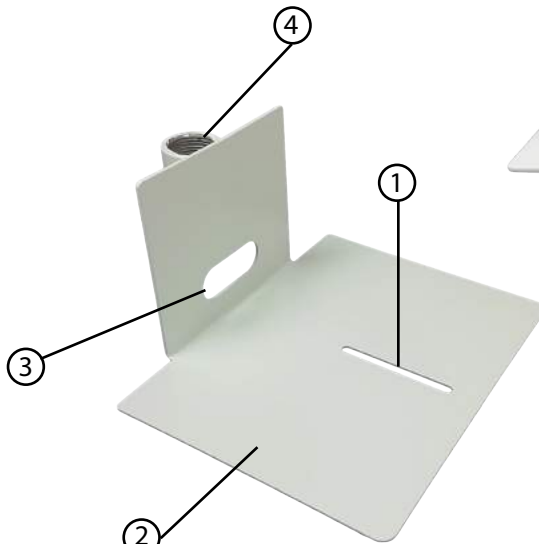

HuddleCamHD Large Universal Ceiling Mount

HuddleCamHD

Model Number: HCM-2C

Features

- Mounts to ceiling using standard 1" NPT pipe
- White powder coat finish provides long lasting durability
- Universally compatible with all center mount cameras
- Pipe and ceiling flange not included
- 3 Year Warranty

Compatibility

- HuddleCam Air 12X
- HuddleCam Air 20X
- Most large based SONY, Panasonic, Cisco, Polycom and Vaddio cameras with a 1/4-20 mounting hole.

This universal thin profile ceiling mount was designed specifically for an ideal way to ceiling mount a camera under any ceiling type. Constructed from heavy gauge steel, this mount comes with a 3 year manufacture warranty.

1. **Slot for 1/4-20 machine screw**
Secures camera to mount.
2. **Mount Base**
9-13/16" wide universal metal camera tray.
3. **Cable Access**
Convenient cable access through mount and pipe.
4. **Integrated 1" NPT Nipple**
Allows mounting upright or up side down.

Specifications

Size & Weight	
Dimensions (in.):	9-13/16W x 9-3/8D x 5-1/8H
Dimensions (mm.):	250W x 239D x 131H
Weight (lbs.):	3.4
Weight (kg.):	1.55

What's in the Box

Camera Mount	
Mounting Hardware:	(1) Quarter Twenty bolt
	Pipe + Ceiling flange not included